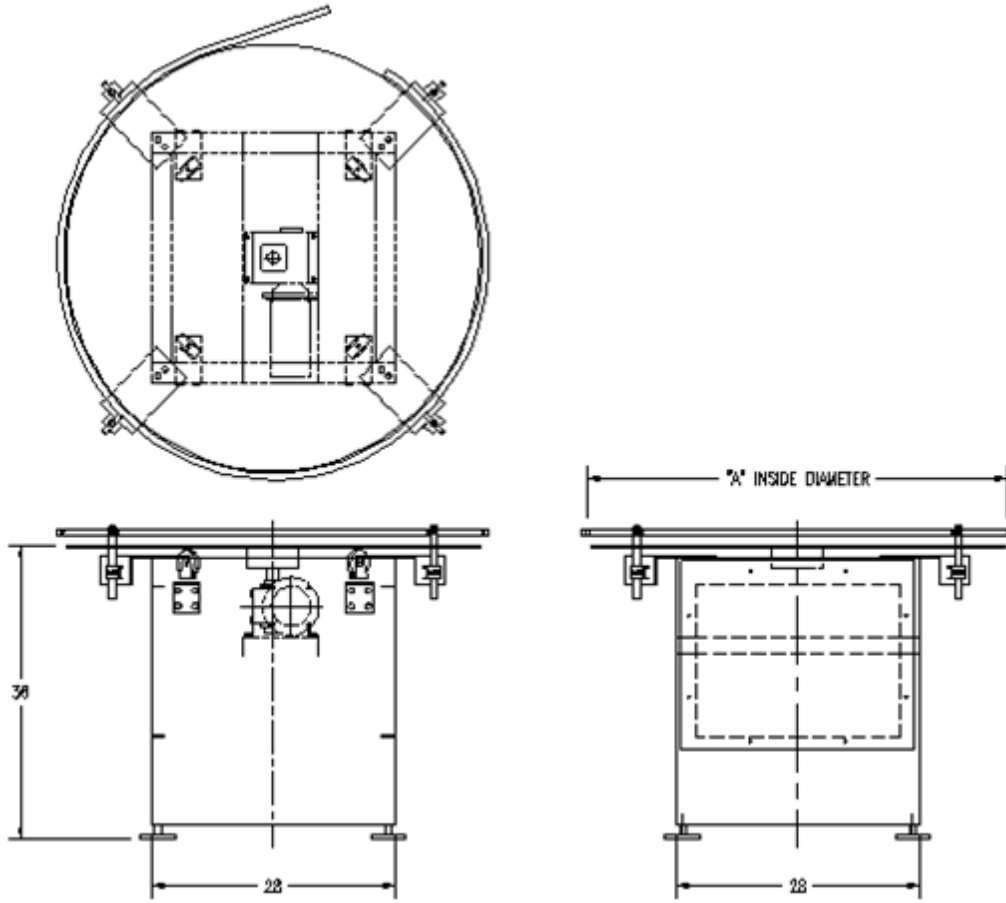

A LEADER IN AUGER FILLING EQUIPMENT FOR OVER 20 YEARS

Accumulating/Unscrambling Tables A-900

TECHNICAL SPECIFICATIONS

• Main Drive Motor	• 1-1/2 HP, 1140 RPM, TEFC with Gear Reducer
• Controls	• 115 or 230 volts, 50-60 hz
• Weight	• 350 lbs
• Size	• Determined by Configuration